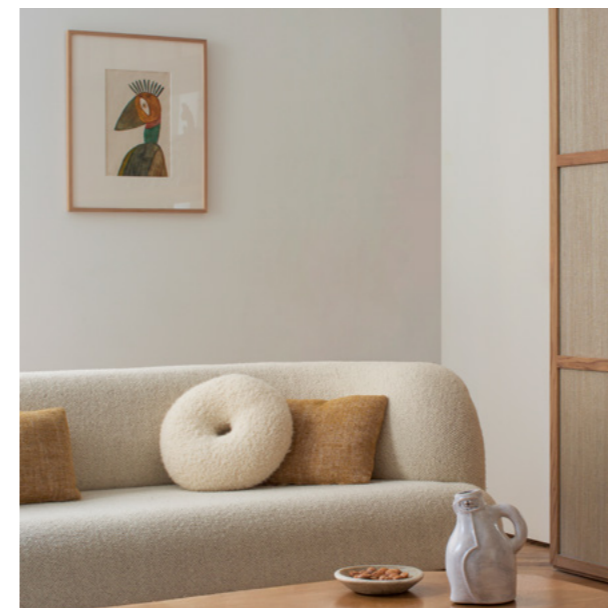

BABA

CUSHION

BABA

● CUSHION

The curvaceous BABA collection is made up of comforting, instinctive pieces, from seating to lighting, not forgetting the BABA cushion. The interplay of shapes and the voluptuousness of the materials bring an evident presence and softness to any interior. The BABA chair is a subtle blend of comfort and strong design.

DIMENSIONS

Ø 38 x P 14 cm
Ø 15 x D 5,5 in

REF. ACC-A001

MATERIALS

Fabric