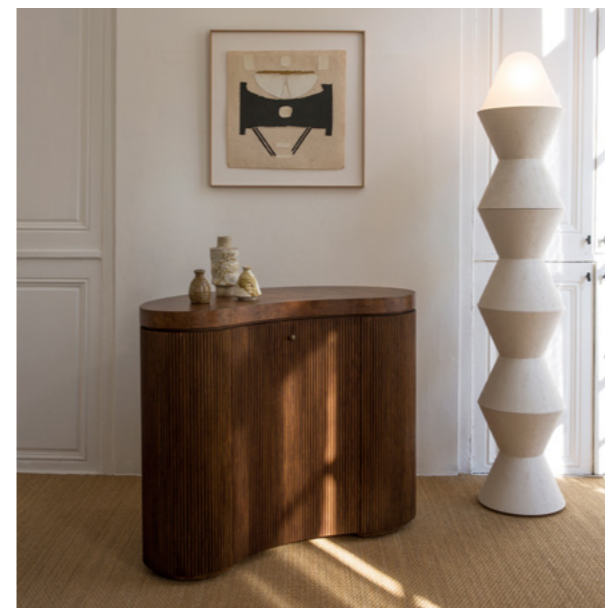

ARY

BUFFET

ARY

• BUFFET

The ARY collection challenges with its free forms and artisanal virtuosity. The undulations formed by the fluted wood create a fluid rhythm and give the furniture all its rarity and uniqueness. The oak burl that adorns the tops, reveals imaginary and unique landscapes, and enlivens table, bench or sideboard.

DIMENSIONS

L 101 x P 54 x H 80 cm
W 39,8 x D 21,3 x H 31,5 in
** Adjustable shelves*
REF. RAN-C002

MATERIALS

Fluted oak and top in oak burl
** Wood is a natural material, variations in color and shade may occur.*