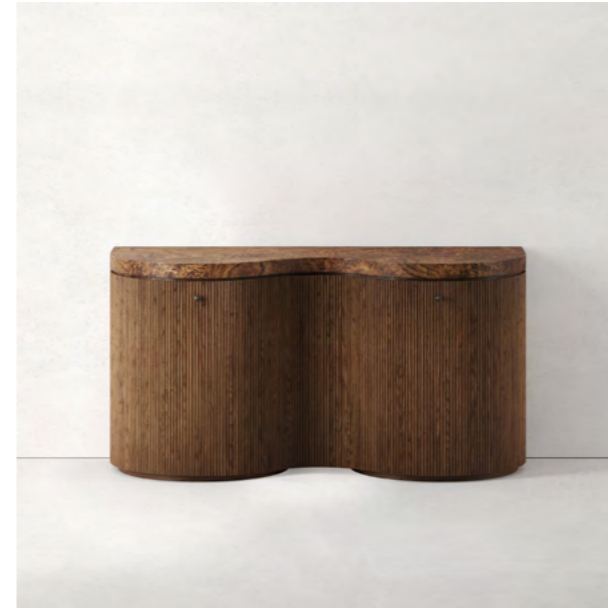

ARY

SIDEBOARD 2 WAVES

ARY

- *SIDEBOARD 2 WAVES*

The ARY collection challenges with its free forms and artisanal virtuosity. The undulations formed by the fluted wood create a fluid rhythm and give the furniture all its rarity and uniqueness. The oak burl that adorns the tops, reveals imaginary and unique landscapes, and enlivens table, bench or sideboard.

DIMENSIONS

L 144 x P 50 x H 75 cm
W 56,7 x D 19,7 x H 29,5 in
**Adjustable shelves*
REF. RAN-C004-144

MATERIALS

Fluted oak and top in oak burl
** Wood is a natural material, variations in color and shade may occur.*