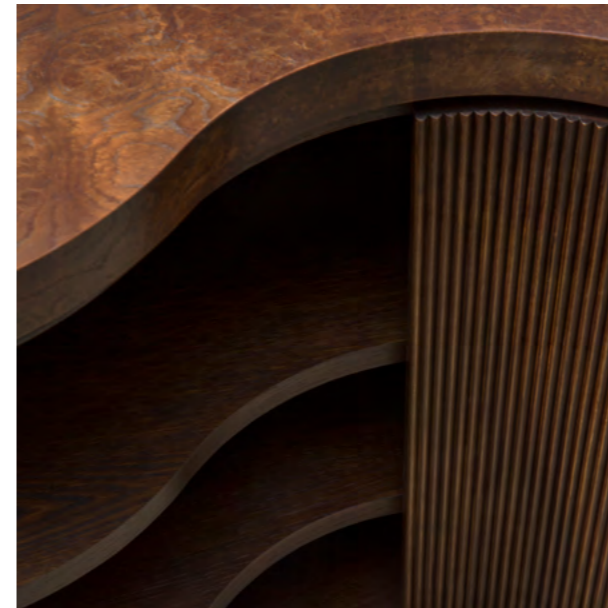

ARY

SIDEBOARD 2 WAVES

ARY

- *SIDEBOARD 2 WAVES*

The ARY collection challenges with its free forms and artisanal virtuosity. The undulations formed by the fluted wood create a fluid rhythm and give the furniture all its rarity and uniqueness. The oak burl that adorns the tops, reveals imaginary and unique landscapes, and enlivens table, bench or sideboard.

DIMENSIONS

L 144 x P 50 x H 75 cm
W 56,7 x D 19,7 x H 29,5 in
**Adjustable shelves*
REF. RAN-C004-144

MATERIALS

Fluted oak and top in oak burl
** Wood is a natural material, variations in color and shade may occur.*