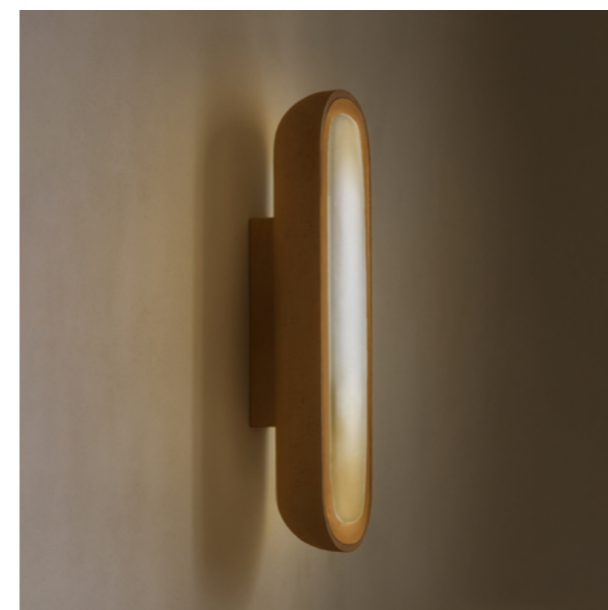

OYO

OBLONG SCONCE

OYO

- OBLONG SCONCE

The OYO sconces pay tribute to the alliance of materials and the artisan's touch. Crafted from chamotte plaster, they cradle a frosted glass capsule like a precious jewel, achieving a perfect balance of precision and harmony.

DIMENSIONS

L 13 x P 9 x H 42 cm
W 5,1 x D 3,5 x H 16,5 in

REF. LUM-F001

MATERIALS

Textured glass (Claire Pegis) and chamotte plaster
** Handcrafted materials. Slight color variations may occur.*

OYO

OBLONG SCONCE

OYO

- OBLONG SCONCE

MATERIAL OPTIONS

Chamotte plaster and textured glass
9 combinations available

** Slight color variations may occur between different batches.*

CHAMOTTE PLASTER

01 WHITE

04 SAND