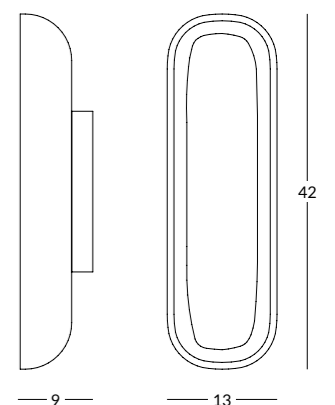

OYO

OBLONG SCONCE

OYO

- OBLONG SCONCE

The OYO sconces pay tribute to the alliance of materials and the artisan's touch. Crafted from chamotte plaster, they cradle a frosted glass capsule like a precious jewel, achieving a perfect balance of precision and harmony.

DIMENSIONS

L 13 x P 9 x H 42 cm
W 5,1 x D 3,5 x H 16,5 in

REF. LUM-F001

MATERIALS

Textured glass (Claire Pegis) and chamotte plaster
** Handcrafted materials. Slight color variations may occur.*

OYO

OBLONG SCONCE