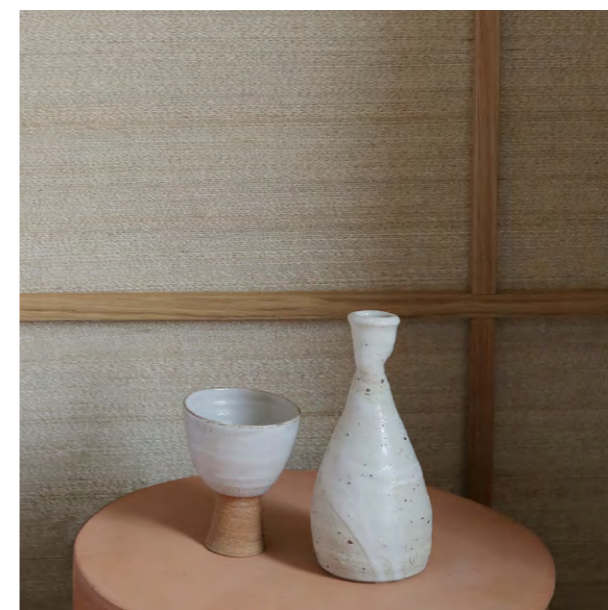

SAMBA

BED 1

SAMBA

• BED 1

The SAMBA beds evoke a zen retreat, reminiscent of desires for cabins and a return to roots. The solid oak, combined with natural fiber weaving, imparts an elegantly simple quality to these beds, creating a space for tranquility and serenity.

DIMENSIONS

Queen / King - L 350/352 x P 214 x H 92 cm
Queen / King - W 137,8/138,6 x D 84,3 x H 36,2 in

REF. LIT-A001-160 / LIT-A001-180

MATERIALS

Brushed solid oak and hand-woven grasscloth