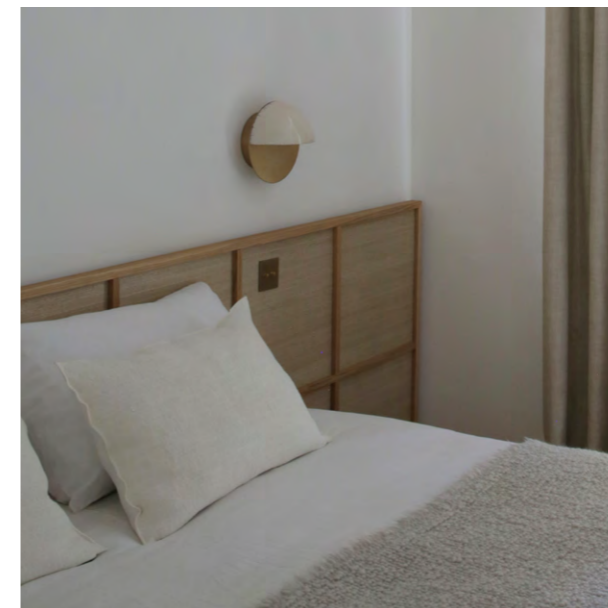

SAMBA

BED 1

SAMBA

• BED 1

The SAMBA beds evoke a zen retreat, reminiscent of desires for cabins and a return to roots. The solid oak, combined with natural fiber weaving, imparts an elegantly simple quality to these beds, creating a space for tranquility and serenity.

DIMENSIONS

Queen / King - L 350/352 x P 214 x H 92 cm
Queen / King - W 137,8/138,6 x D 84,3 x H 36,2 in

REF. LIT-A001-160 / LIT-A001-180

MATERIALS

Brushed solid oak and hand-woven grasscloth