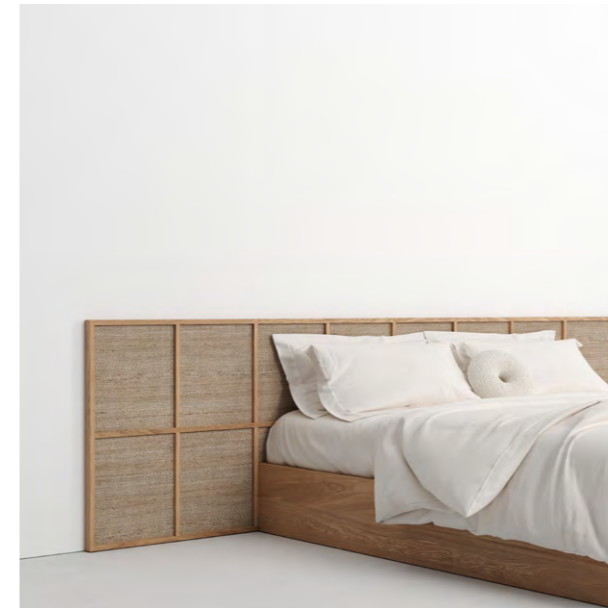

SAMBA

BED 1

SAMBA

• BED 1

The SAMBA beds evoke a zen retreat, reminiscent of desires for cabins and a return to roots. The solid oak, combined with natural fiber weaving, imparts an elegantly simple quality to these beds, creating a space for tranquility and serenity.

DIMENSIONS

Queen / King - L 350/352 x P 214 x H 92 cm
Queen / King - W 137,8/138,6 x D 84,3 x H 36,2 in

REF. LIT-A001-160 / LIT-A001-180

MATERIALS

Brushed solid oak and hand-woven grasscloth