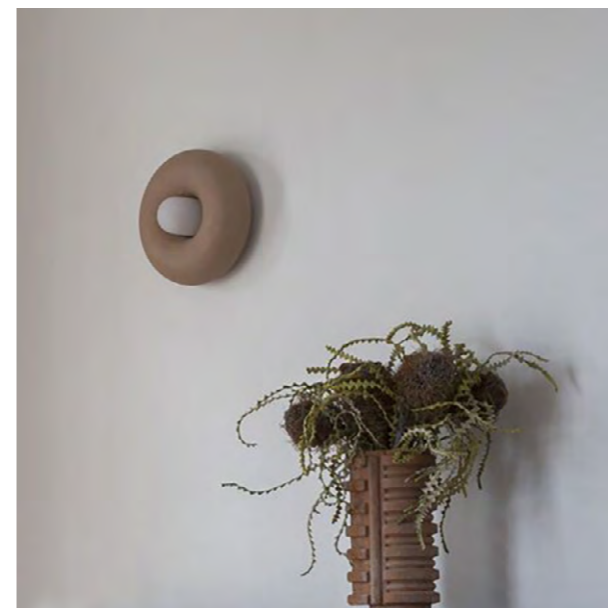

# BABA

SCONCE

## BABA

- SCONCE

The curvaceous BABA collection is made up of comforting, instinctive pieces, from seating to lighting, not forgetting the BABA cushion. The interplay of shapes and the voluptuousness of the materials bring an evident presence and softness to any interior. The BABA chair is a subtle blend of comfort and strong design.

### DIMENSIONS

Ø 30 x P 15 cm  
Ø 11,8 x D 5,9 in

REF. LUM-D001

### MATERIALS

Chamotte plaster and textured glass  
*\*6 colors available. Slight color variations may occur.*