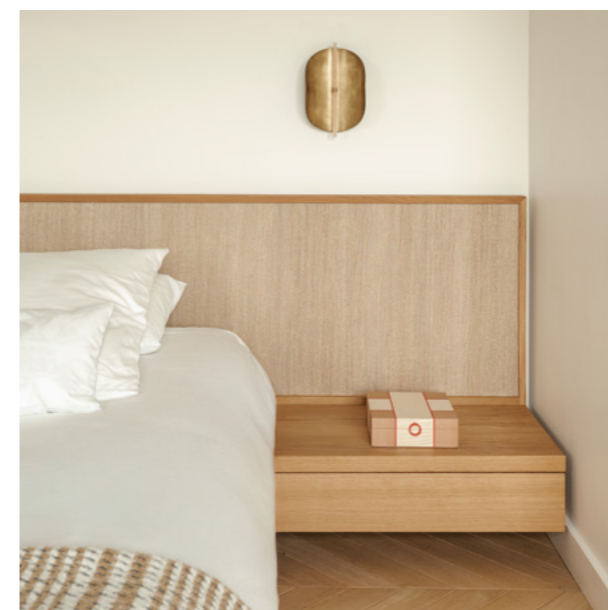

SAMBA

BED 2

SAMBA

- BED 2

The SAMBA beds evoke a zen retreat, reminiscent of desires for cabins and a return to roots. Their solid oak structure, combined with natural fiber weaving, imparts an elegantly simple quality to these beds, creating a space for tranquility and serenity.

DIMENSIONS

Queen / King - L 310/330 x P 214 x H 90 cm
 Queen / King - W 122/130 x D 84,2 x H 35,4 in
 * Box spring and mattress not included. Optional electrification.
 REF. LIT-A002-160 / LIT-A002-180
 * With bedside tables. Headboard also available separately.

MATERIALS

Brushed solid oak