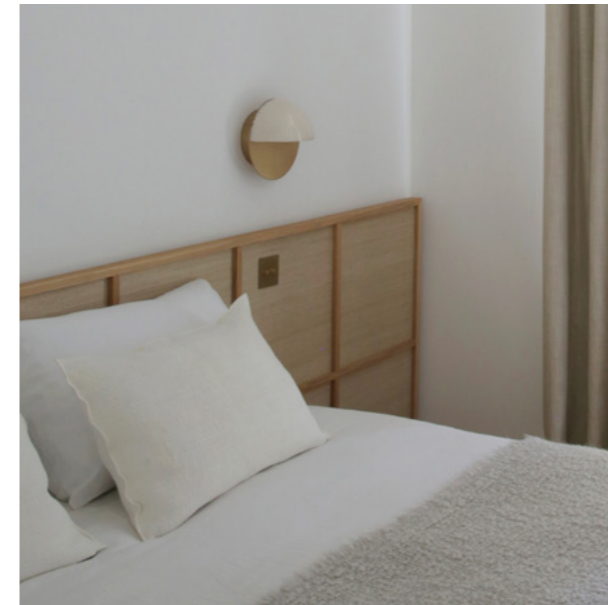

SAMBA

BED 1

SAMBA

• BED 1

The SAMBA beds evoke a zen retreat, reminiscent of desires for cabins and a return to roots. Their solid oak structure, combined with natural fiber weaving, imparts an elegantly simple quality to these beds, creating a space for tranquility and serenity.

DIMENSIONS

Queen / King - L 350/352 x P 214 x H 92 cm
 Queen / King - W 137,7/138,6 x D 84,2 x H 36,2 in
 * Box spring and mattress not included. Optional electrification.
 REF. LIT-A001-160 / LIT-A001-180
 * Headboard also available separately.

MATERIALS

Brushed solid oak