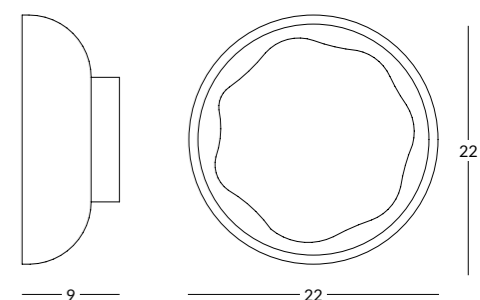

OYO

ROUND WALL SCONCE

OYO

- ROUND WALL SCONCE

The OYO wall sconces pay tribute to the alliance of materials and the artisan's touch. Crafted from chamotte plaster, they cradle a frosted glass capsule like a precious jewel, achieving a perfect balance of precision and harmony.

DIMENSIONS

Ø 22 x P 9 cm
Ø 8,7 x 3,5 in

REF. LUM-F002

MATERIALS

Chamotte plaster and textured glass
**Slight color variations may occur between different batches.*

OYO

ROUND WALL SCONCE

OYO