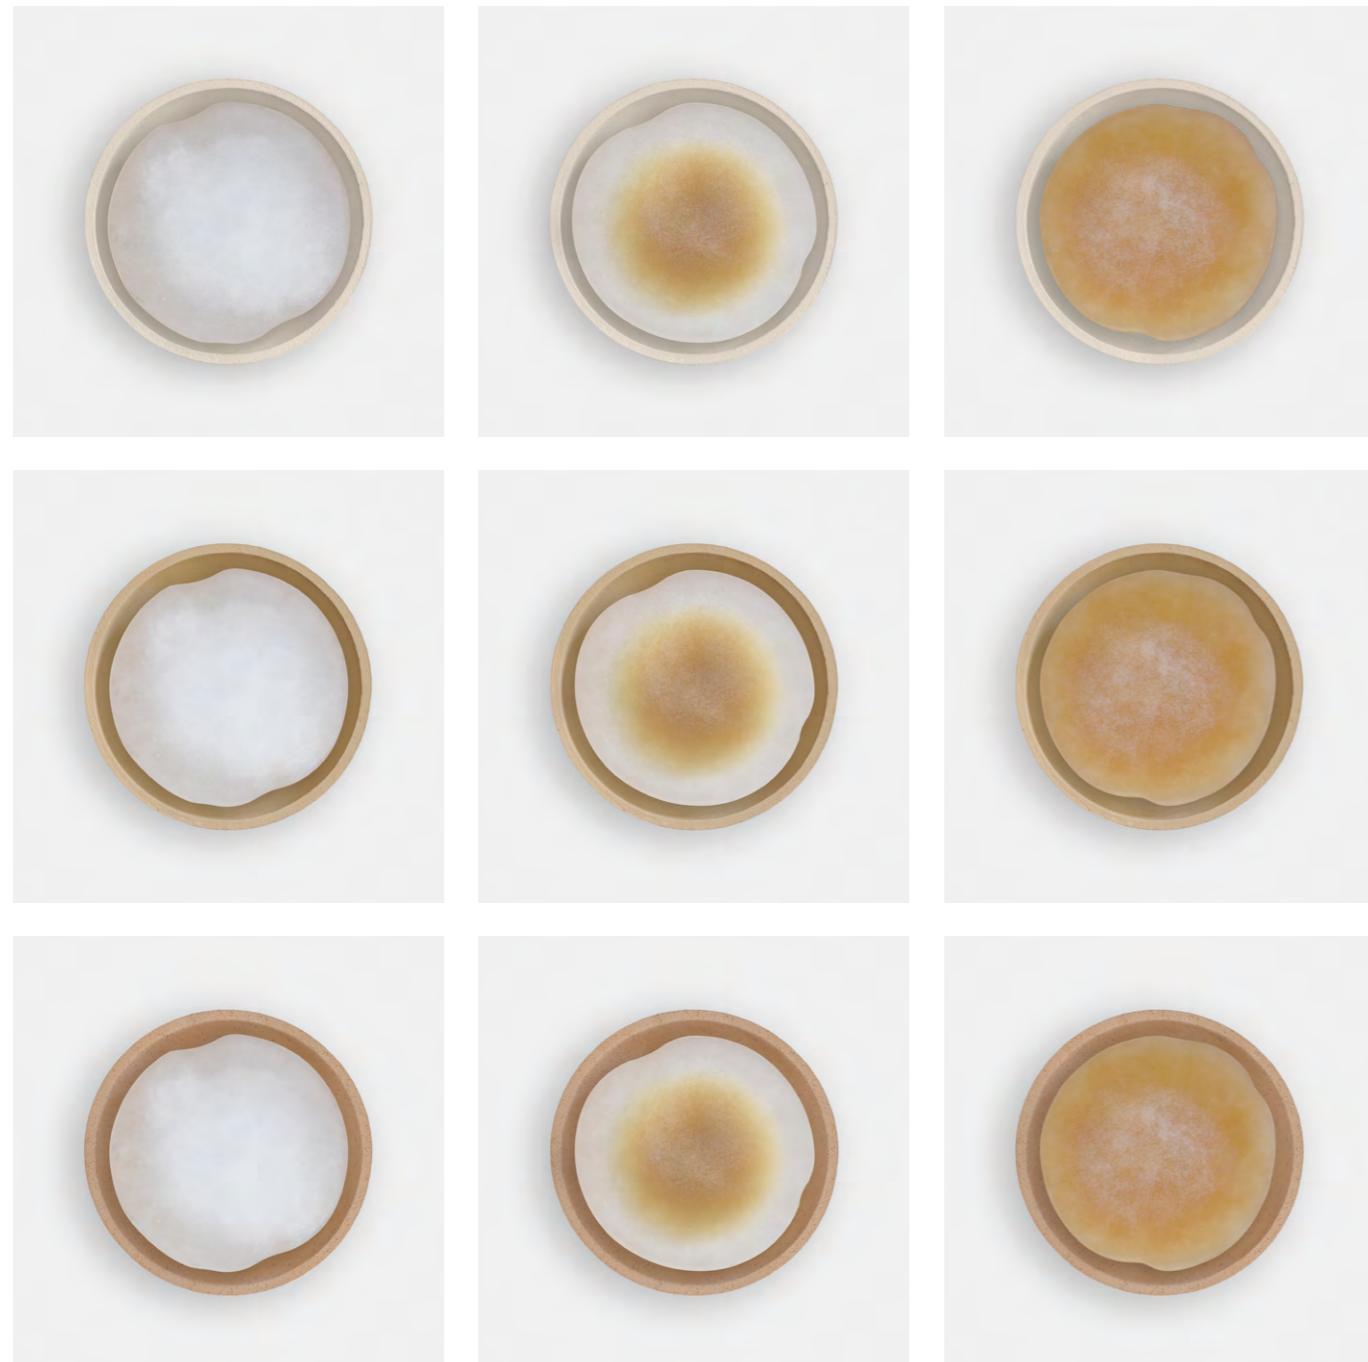

OYO

ROUND WALL SCONCE

OYO

- ROUND WALL SCONCE

The OYO wall sconces pay tribute to the alliance of materials and the artisan's touch. Crafted from chamotte plaster, they cradle a frosted glass capsule like a precious jewel, achieving a perfect balance of precision and harmony.

DIMENSIONS

Ø 22 x P 9 cm
Ø 8,7 x 3,5 in

REF. LUM-F002

MATERIALS

Chamotte plaster and textured glass
**Slight color variations may occur between different batches.*

OYO

ROUND WALL SCONCE

OYO

- ROUND WALL SCONCE

MATERIAL OPTIONS

Chamotte plaster and textured glass
9 combinations available

**Slight color variations may occur between different batches*

CHAMOTTE PLASTER

Handcrafted in Belgium

TEXTURED GLASS