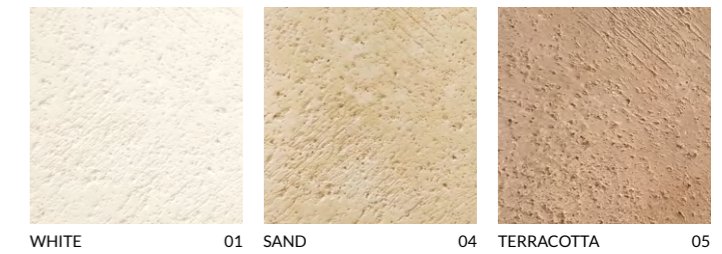

- ROUND WALL SCONCE

MATERIAL OPTIONS

Chamotte plaster and textured glass
9 combinations available

**Slight color variations may occur between different batches*

CHAMOTTE PLASTER

Handcrafted in Belgium

TEXTURED GLASS