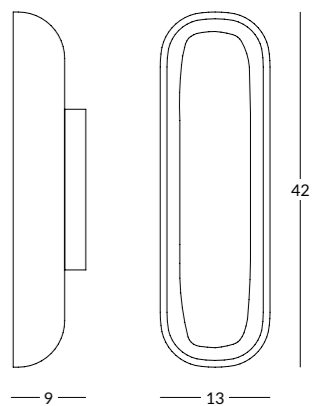

OYO

OBLONG WALL SCONCE

OYO

- OBLONG WALL SCONCE

The OYO wall sconces pay tribute to the alliance of materials and the artisan's touch. Crafted from chamotte plaster, they cradle a frosted glass capsule like a precious jewel, achieving a perfect balance of precision and harmony.

DIMENSIONS

L 13 x P 9 x H 42 cm
W 5,1 x D 3,5 x H 16,5 in

REF. LUM-F001

MATERIALS

Chamotte plaster and textured glass
**Slight color variations may occur between different batches.*

OYO

OBLONG WALL SCONCE

OYO