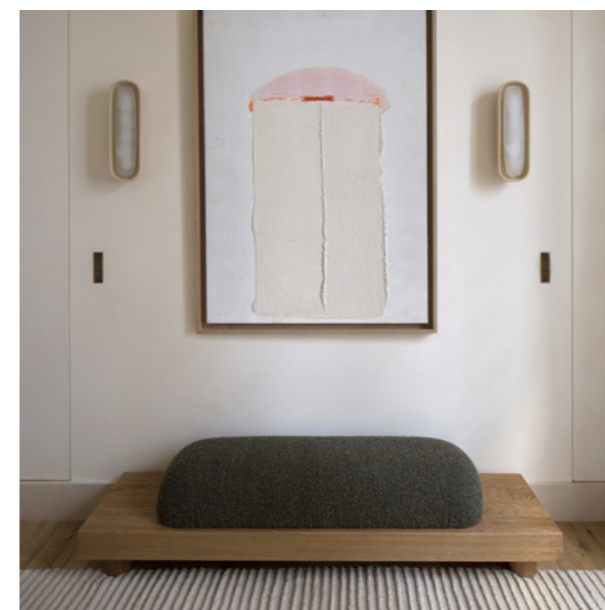

NOMAD

BENCH WITH SIDE TABLES

NOMAD

• *BENCH WITH SIDE TABLES*

The NOMAD collection engages in a dialogue between wabi-sabi inspiration and French sophistication. The raw appearance of brushed wood contrasts with the upholstered curves of the seating; the minimal line merges with rounded forms, creating a harmonious and refined balance. The solid wood plank, seemingly floating, imparts a distinctive aesthetic and functional intent to the NOMAD sofa. While accommodating the seating, the overhangs on either side allow for placing and displaying items, giving a personal touch to the furniture.

DIMENSIONS

L 200 x P 45 x H 40 cm
W 78,7 x D 17,7 x H 15,7 in

REF. ASS-B009

MATERIALS

Brushed solid oak