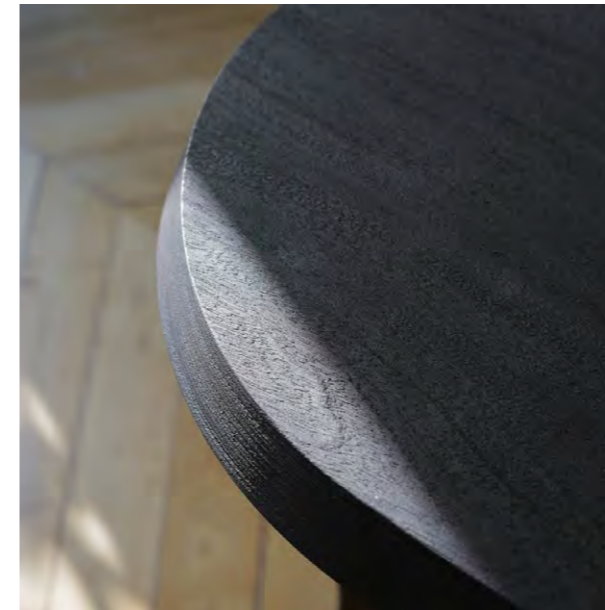

ELLY

DINING TABLE / DESK

ELLY

• DINING TABLE / DESK

The ELLY collection celebrates the presence of material with its thick solid wood tabletops and traditionally joined beveled edges. In natural oak or black-patinated Assamela, the texture of the brushed solid wood, combined with blackened metal, enhances the tactile aspect of these expressive pieces. The ELLY table, with its asymmetrical triangular shapes, can be used as a dining table or a desk, and can be experienced individually or in combination.

DIMENSIONS

L 226 x P 120 x H 73 cm
W 89 x D 47,2 x H 28,7 in
* 6-9 people
REF. TAB-B001-AS

MATERIALS

Blackened brushed solid oak and blackened metal