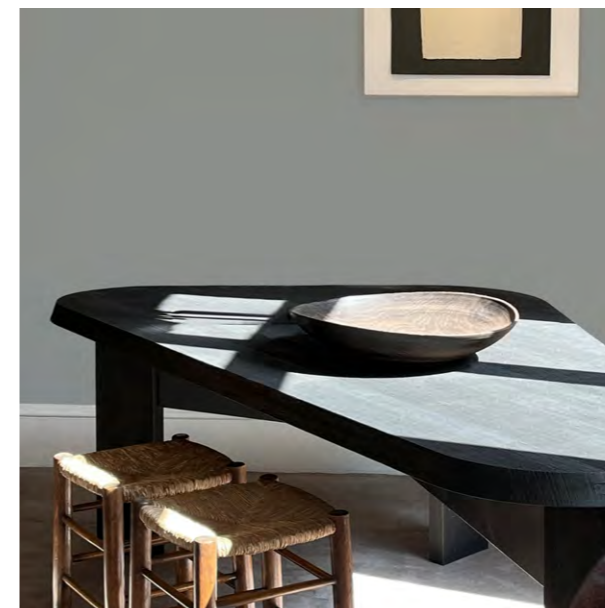

ELLY

DINING TABLE / DESK

ELLY

• DINING TABLE / DESK

The ELLY collection celebrates the presence of material with its thick solid wood tabletops and traditionally joined beveled edges. In natural oak or black-patinated Assamela, the texture of the brushed solid wood, combined with blackened metal, enhances the tactile aspect of these expressive pieces. The ELLY table, with its asymmetrical triangular shapes, can be used as a dining table or a desk, and can be experienced individually or in combination.

DIMENSIONS

L 226 x P 120 x H 73 cm
W 89 x D 47,2 x H 28,7 in
* 6-9 people
REF. TAB-B001-AS

MATERIALS

Blackened brushed solid oak and blackened metal