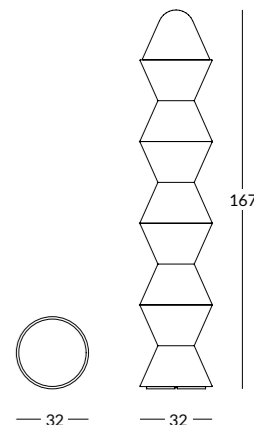

CONE X

FLOOR LAMP X4

CONE X

- FLOOR LAMP X4

The CONE X collection skillfully combines chamotte plaster with frosted glass. Versatile, these lighting fixtures can be used as table lamps or stacked into totems for a sculptural effect. The luminous glass dome is artisanally blown, creating a textured effect that diffuses soft and variable light.

DIMENSIONS

Ø 32 x H 167 cm
Ø 12,6 x 65,8 in

REF. LUM-B004

MATERIALS

Chamotte plaster and textured glass
** Handcrafted materials. Slight color variations may occur.*

01 WHITE

03 MASTIC

04 SAND

05 TERRACOTTA

TEXTURED GLASS

— 32 —

— 167 —