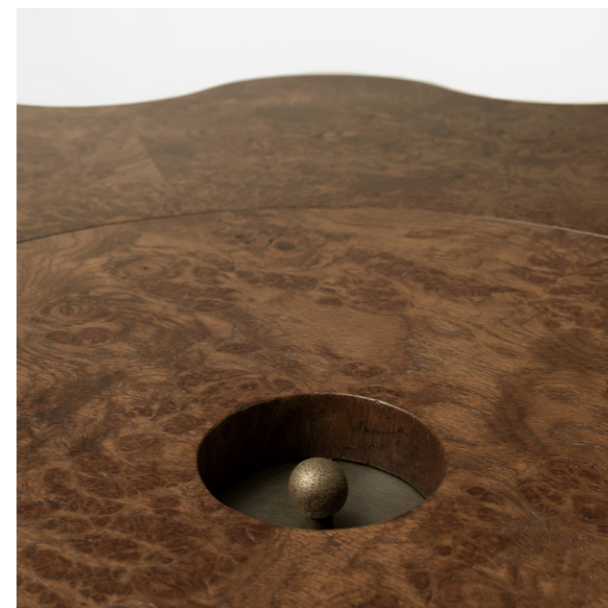

ARY

COFFEE TABLE

ARY

• COFFEE TABLE

The ARY collection challenges with its free forms and artisanal virtuosity. The undulations formed by the fluted wood create a fluid rhythm and give the furniture all its rarity and uniqueness. The oak burl that adorns the tops, reveals imaginary and unique landscapes, and enlivens table, bench or sideboard.

DIMENSIONS

Ø 120 x H 38 cm
Ø 47,2 x H 15 in

REF. TAB-E002

MATERIALS

Fluted oak and top in oak burl