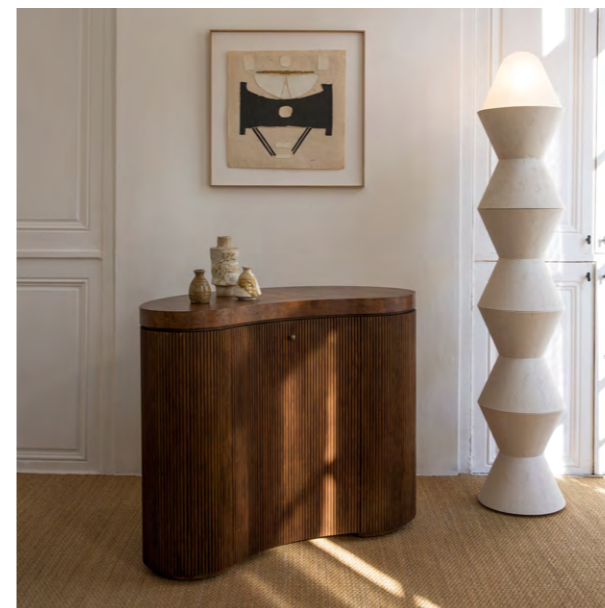

# ARY

BUFFET

## ARY

- BUFFET

The ARY collection challenges with its free forms and artisanal virtuosity. The undulations formed by the fluted wood create a fluid rhythm and give the furniture all its rarity and uniqueness. The oak burl that adorns the tops, reveals imaginary and unique landscapes, and enlivens table, bench or sideboard.

### DIMENSIONS

L 101 x P 54 x H 80 cm  
W 39,8 x D 21,3 x H 31,5 in  
*\*Adjustable shelves*  
REF. RAN-C002

### MATERIALS

Fluted oak and top in oak burl