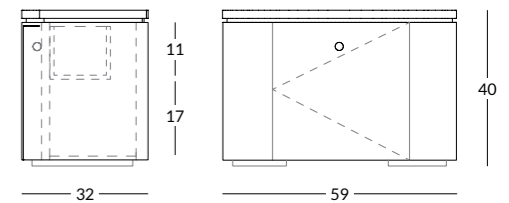

DIMENSIONS

L 59 x P 32 x H 40 cm
W 23,2 x D 12,6 x H 15,7 in
**Sold individually, option right or left*
REF. RAN-C001

MATERIALS

Fluted oak and top in oak burl

LEFT

RIGHT