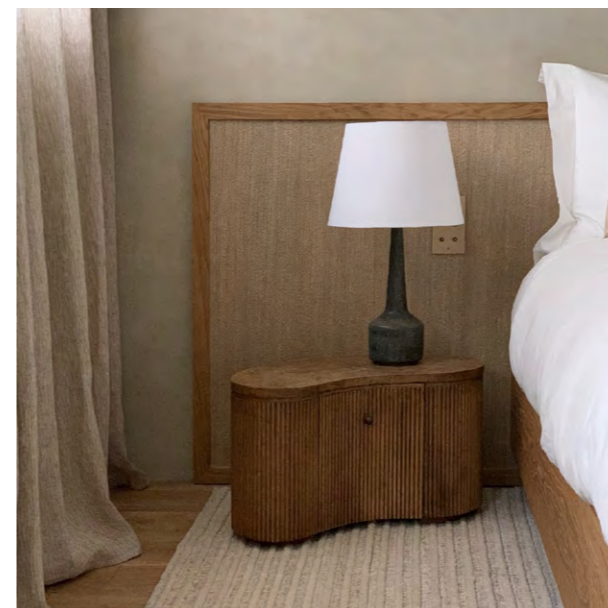

ARY

BEDSIDE TABLE

ARY

• BEDSIDE TABLE

The ARY collection challenges with its free forms and artisanal virtuosity. The undulations formed by the fluted wood create a fluid rhythm and give the furniture all its rarity and uniqueness. The oak burl that adorns the tops, reveals imaginary and unique landscapes, and enlivens table, bench or sideboard.

DIMENSIONS

L 59 x P 32 x H 40 cm
W 23,2 x D 12,6 x H 15,7 in
**Sold individually, option right or left*
REF. RAN-C001

MATERIALS

Fluted oak and top in oak burl

LEFT

RIGHT